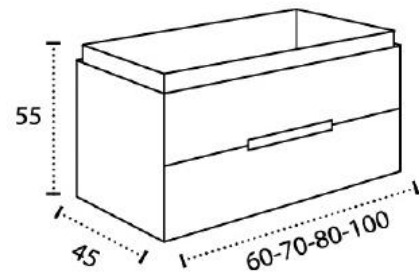

· STONE RESIN SHOWER TRAY IN WHITE - AKUOVA, IT INCLUDES A FLOOR TO CEILING SHOWER SCREEN MADE OF SECURITY GLASS AND A SILVER ALUMINIUM PROFILE.

· VANITY UNIT + SINK 60 CM – KATI 60 DE IBX 2003 (MIRROR INCLUDED- MODEL NORMA)